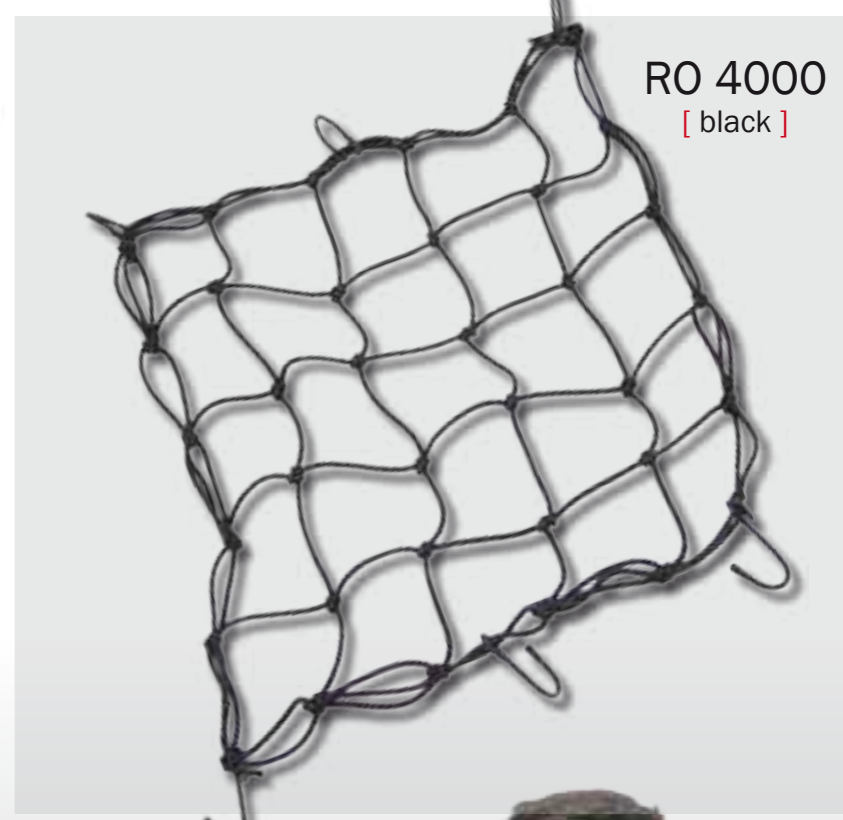

Zubehör accessories

RO 99
[black]

| | | | | | | | |
|---------------|---|---|---|----|-----|------|--|
| Sizes Größen: | | | | | | | |
| XS | S | M | L | XL | XXL | XXXL | |

RO 95
[black]

| | | | | |
|---------------|---|----|-----|------|
| Sizes Größen: | | | | |
| M | L | XL | XXL | XXXL |

RO 93
[black]

| | | | | | | |
|---------------|---|---|---|----|-----|------|
| Sizes Größen: | | | | | | |
| XS | S | M | L | XL | XXL | XXXL |

RO 4000
[black]

RO 97
[black]

| | | | | | | | |
|---------------|---|---|----|-----|------|-----|--|
| Sizes Größen: | | | | | | | |
| S | M | L | XL | XXL | XXXL | 4XL | |

RO 4648
[black]

RO 5001
[black]

RO 6000
[black]

RO PP 10
[black/yellow]

RO PP 13
[black/yellow]

RO PP 11
[black/yellow]

RO PP 1 EVO
[black]

| | |
|-------------|---|
| Size Größe: | |
| S | L |